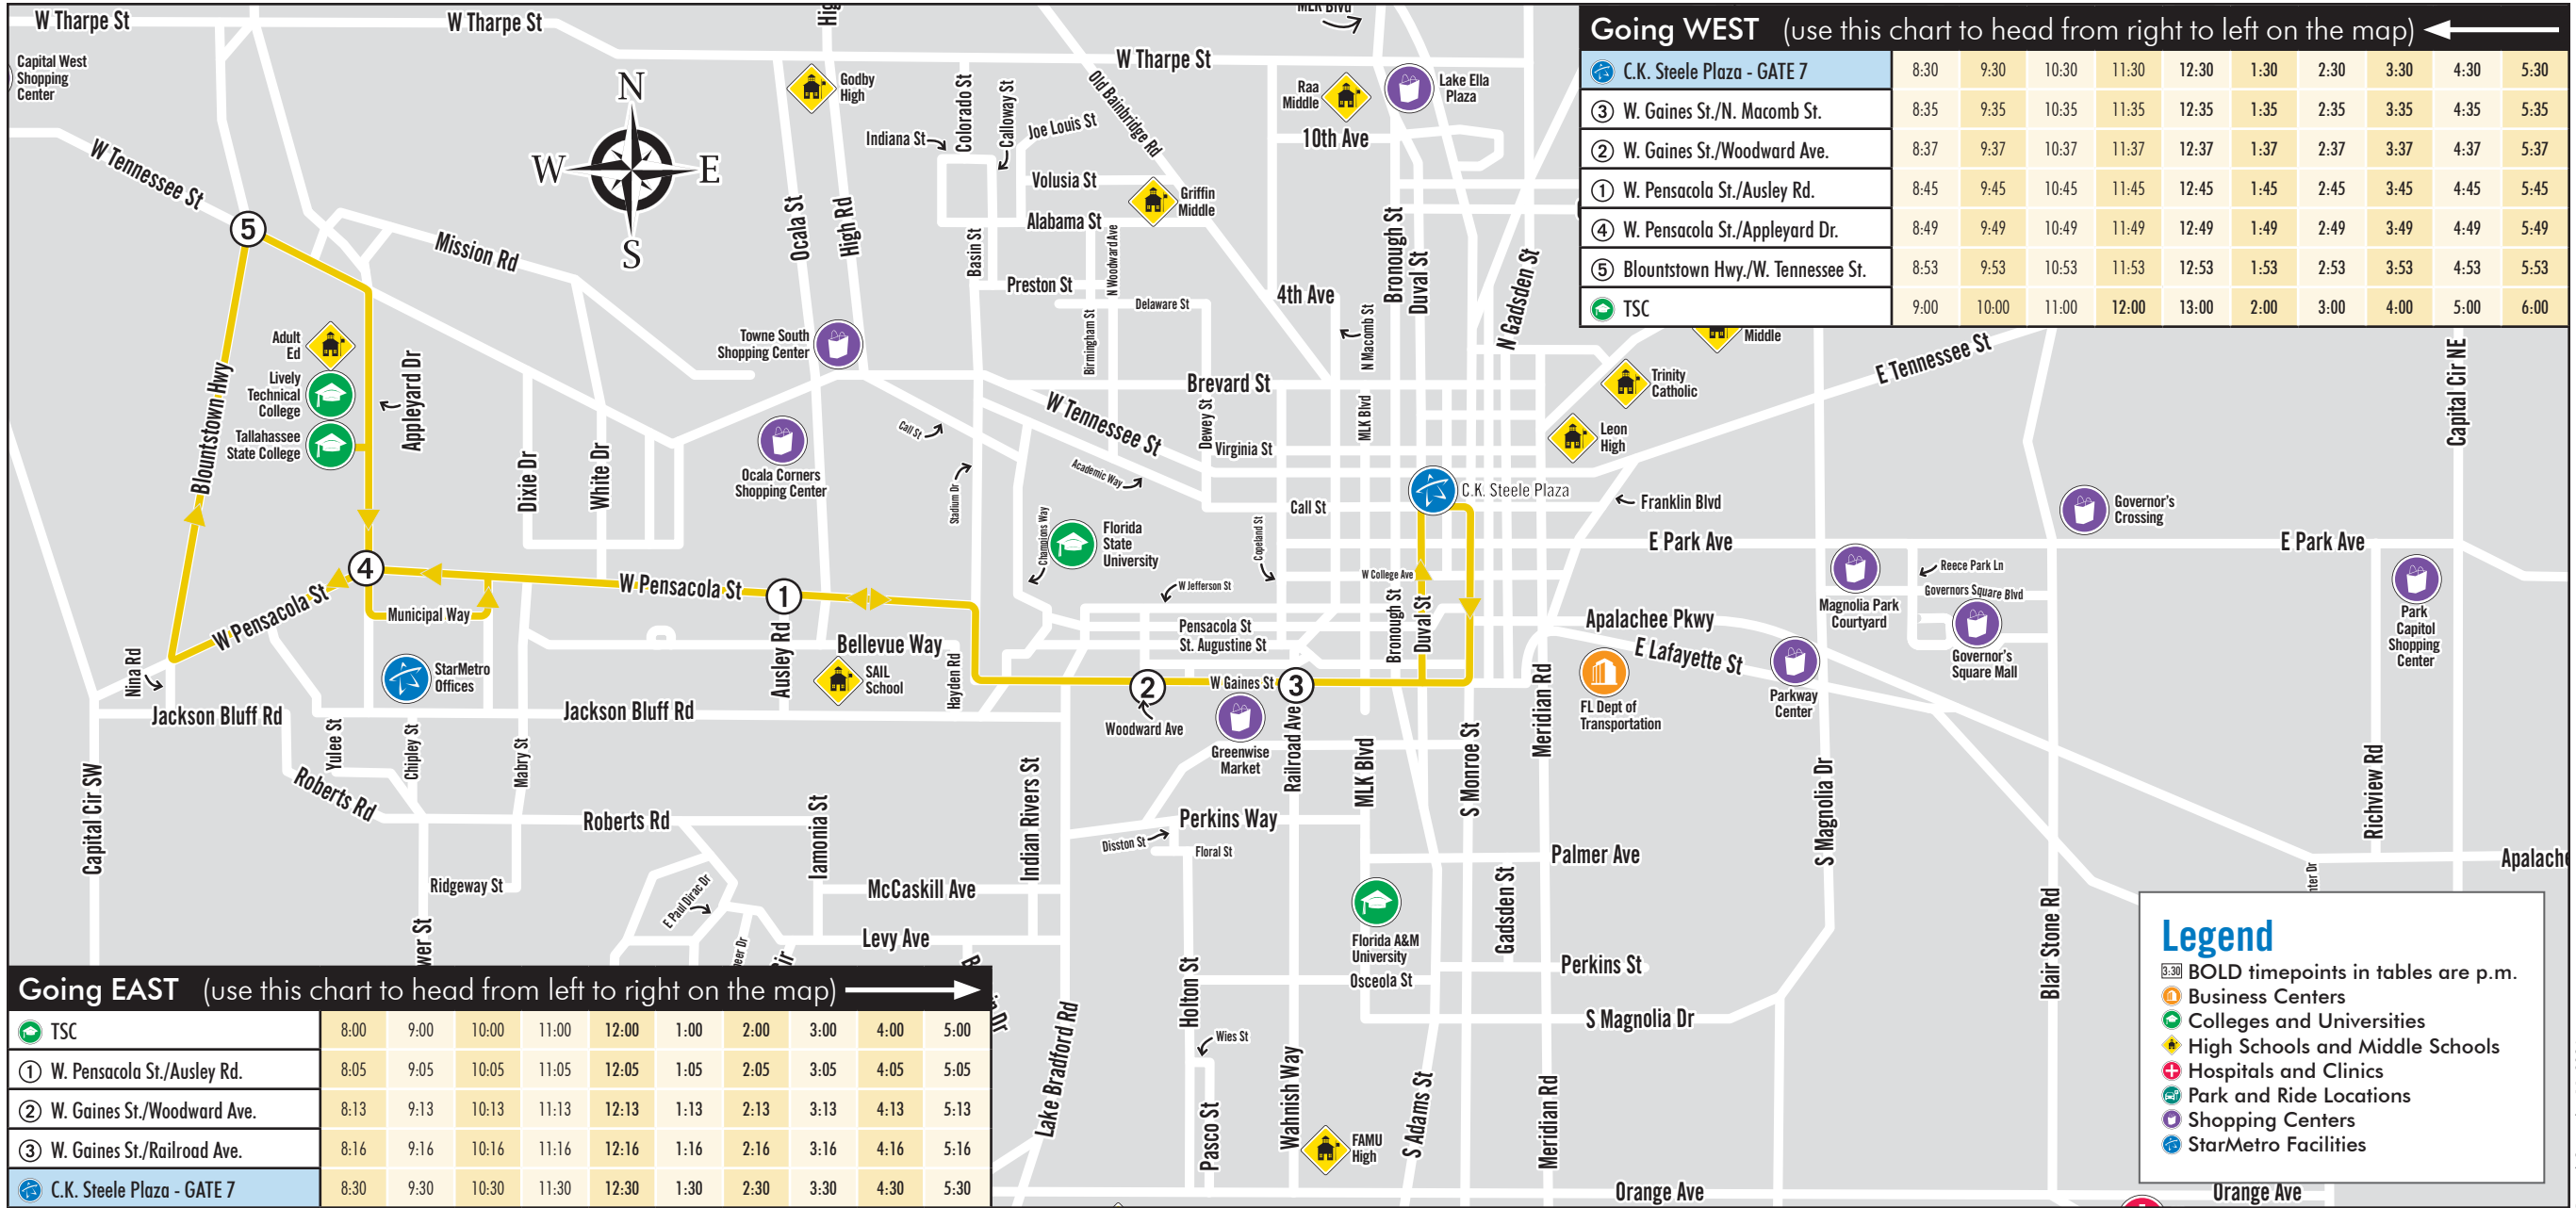

T Tall Timbers Route (Saturday)

Tallahassee State College, Gaines Street, CollegeTown, C.K. Steele Bus Plaza
 Saturday (8 a.m. - 6 p.m.) | Bus comes every: **60 min**

Legend

- 8:30** BOLD timepoints in tables are p.m.
- Business Centers
- Colleges and Universities
- High Schools and Middle Schools
- Hospitals and Clinics
- Park and Ride Locations
- Shopping Centers
- StarMetro Facilities